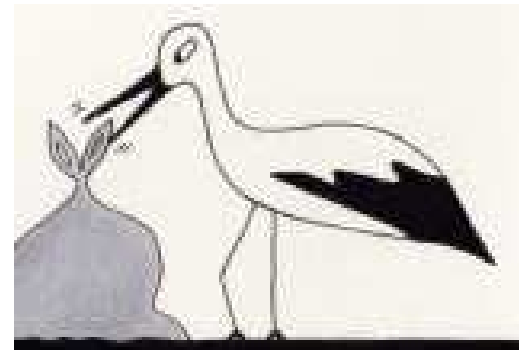

sorcière

dragon

cigogne

Dame Béatrice

géant

loup

SORCIÈRE

DRAGON

CIGOGNE

DAME BÉATRICE

GÉANT

LOUP

sorcière

dragon

cigogne

Dame Béatrice

géant

loup

Empty rounded rectangular box for labeling the witch.

Empty rounded rectangular box for labeling the dragon.

Empty rounded rectangular box for labeling the stork.

Empty rounded rectangular box for labeling the woman.