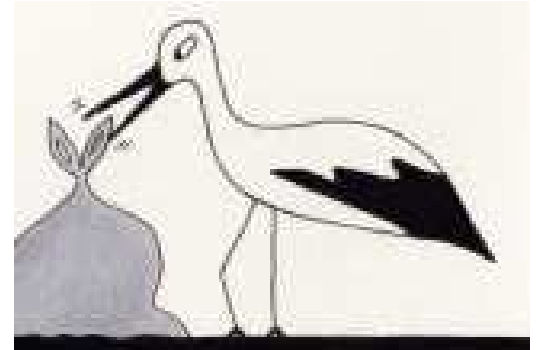

sorcière

dragon

cigogne

Dame Béatrice

géant

loup

SORCIÈRE

DRAGON

CIGOGNE

DAME BÉATRICE

GÉANT

LOUP

sorcière

dragon

cigogne

Dame Béatrice

géant

loup

Empty rounded rectangular box for labeling the witch.

Empty rounded rectangular box for labeling the dragon.

Empty rounded rectangular box for labeling the stork.

Empty rounded rectangular box for labeling the woman.